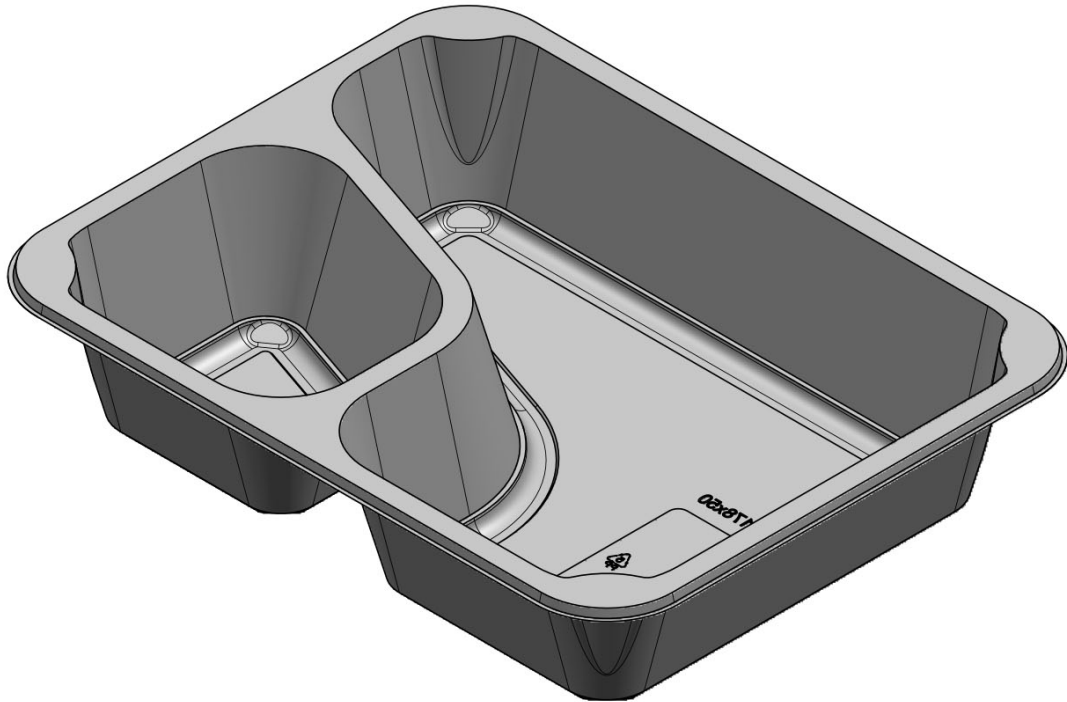

CONTAINER 227x178x50 colt (G 1203)

I

ID:

G 1203

Destiny:

Image not found or type unknown

Category:

Container

Material:

Shape:

rectangular

Width:

Length:

Height:

Diameter:

Color: