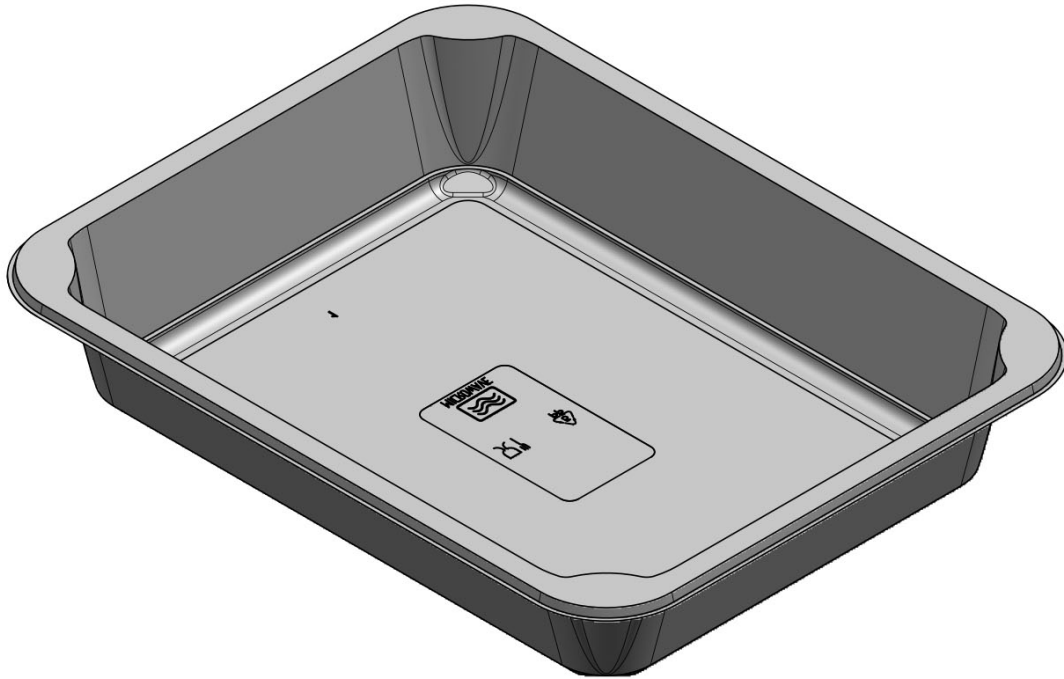

CONTAINER 227x178x40 (G 1172)

ID:

G 1172

Destiny:

Image not found or type unknown

Category:

Container

Material:

Shape:

rectangular

Width:

Length:

Height:

Diameter:

Color:

transparent, black, other on request