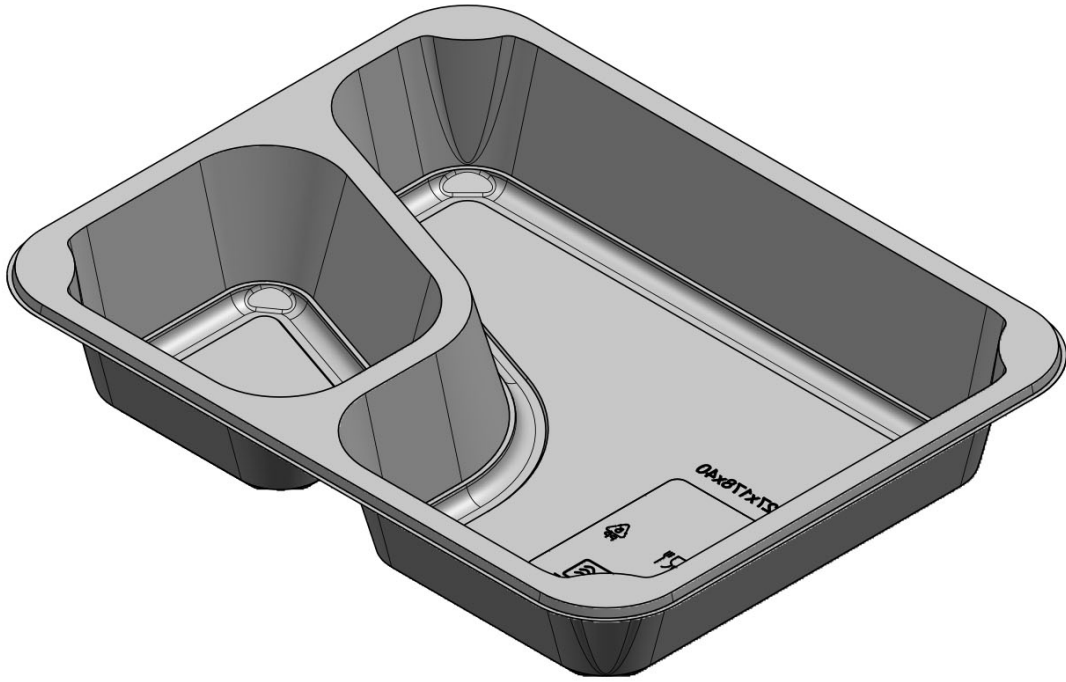

# CONTAINER 227x178x40 colt (G 1202)

ID:

**G 1202**

Destiny:

Image not found or type unknown

Category:

**Container**

Material:

Shape:

**rectangular**

Width:

Length:

Height:

Diameter:

Color:

**transparent, black, other on request**