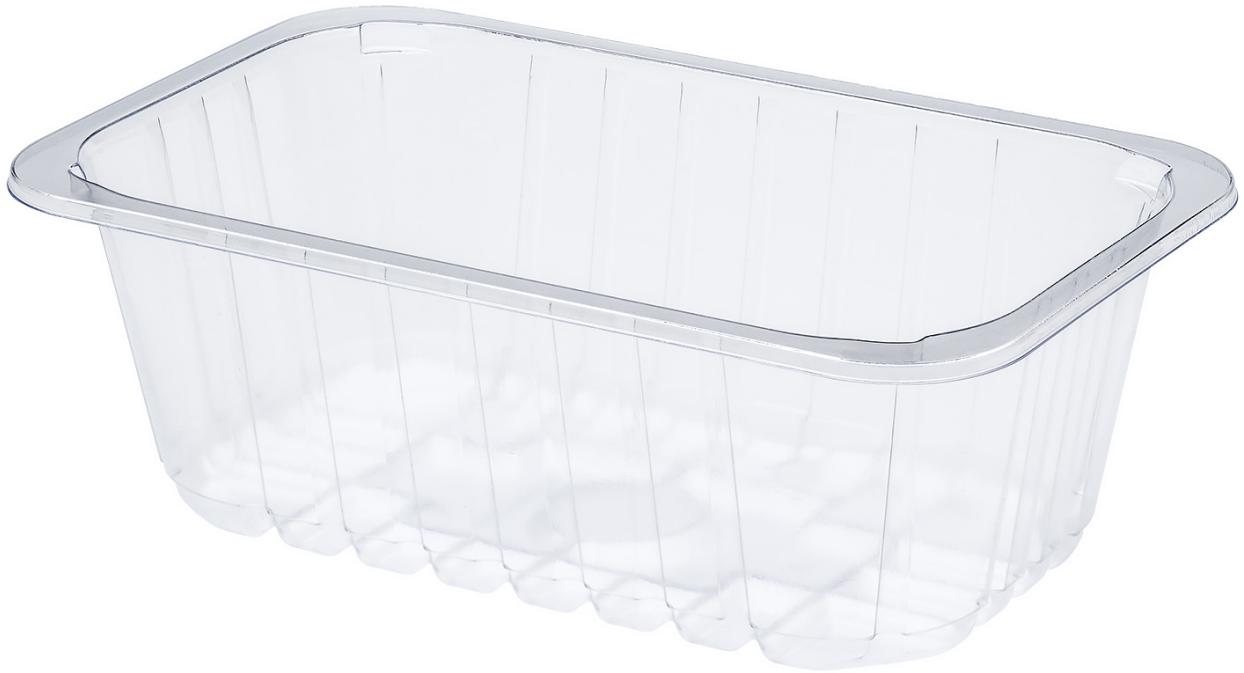

CONTAINER 230x144x80 (G 0214)

ID:

G 0214

Destiny:

Image not found or type unknown

Category:

Container

Material:

, , mono PET

Shape:

rectangular

Width:

Length:

Height:

Diameter:

Color: