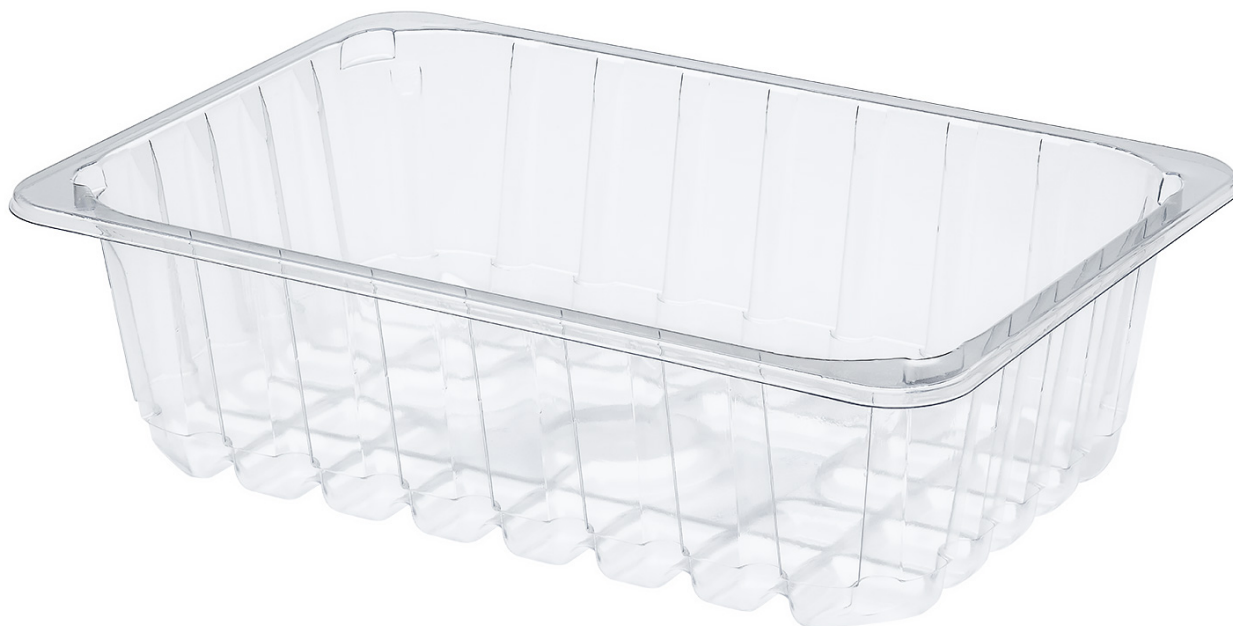

CONTAINER 260x178x75 (G 0224)

ID:

G 0224

Destiny:

Image not found or type unknown

Category:

Container

Material:

, mono PET

Shape:

rectangular

Width:

Length:

Height:

Diameter:

Color: