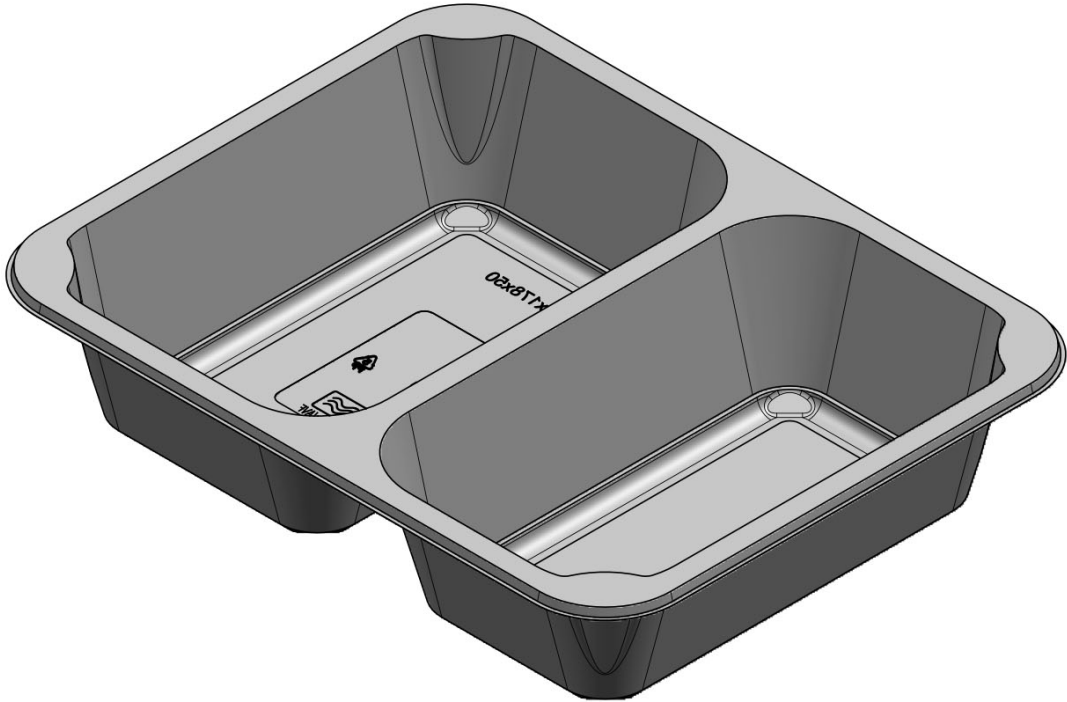

CONTAINER 227x178x50 two-chamber (G 1183)

ID:	G 1183
Destiny:	 Image not found or type unknown
Category:	Container
Material:	
Shape:	rectangular
Width:	
Length:	
Height:	
Diameter:	
Color:	transparent, black, other on request