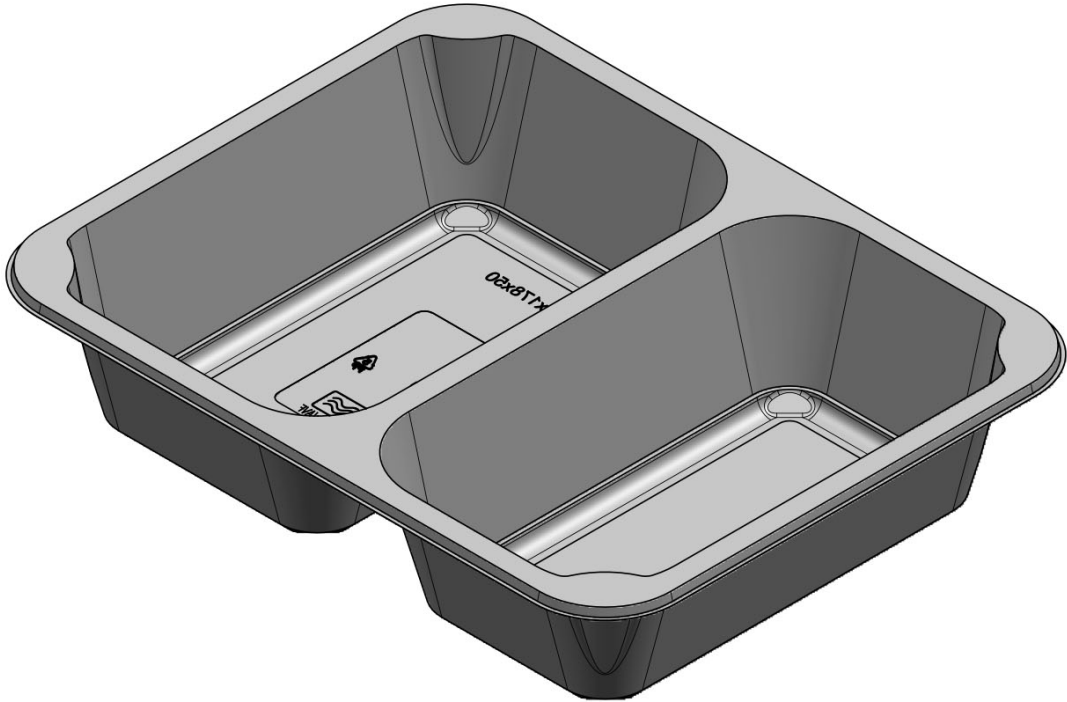

# CONTAINER 227x178x50 two-chamber (G 1183)

ID:	<b>G 1183</b>
Destiny:	 Image not found or type unknown
Category:	<b>Container</b>
Material:	
Shape:	<b>rectangular</b>
Width:	
Length:	
Height:	
Diameter:	
Color:	<b>transparent, black, other on request</b>